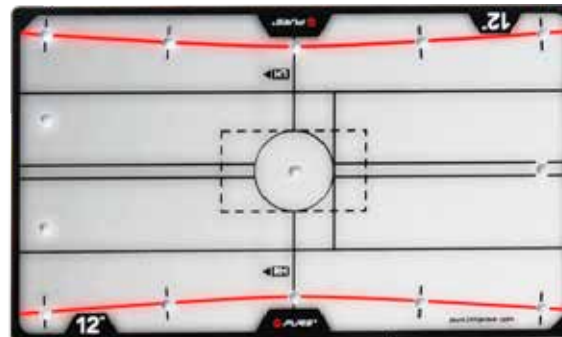

PUTTING MIRROR 12 INCH

BLACK/RED - P21641670