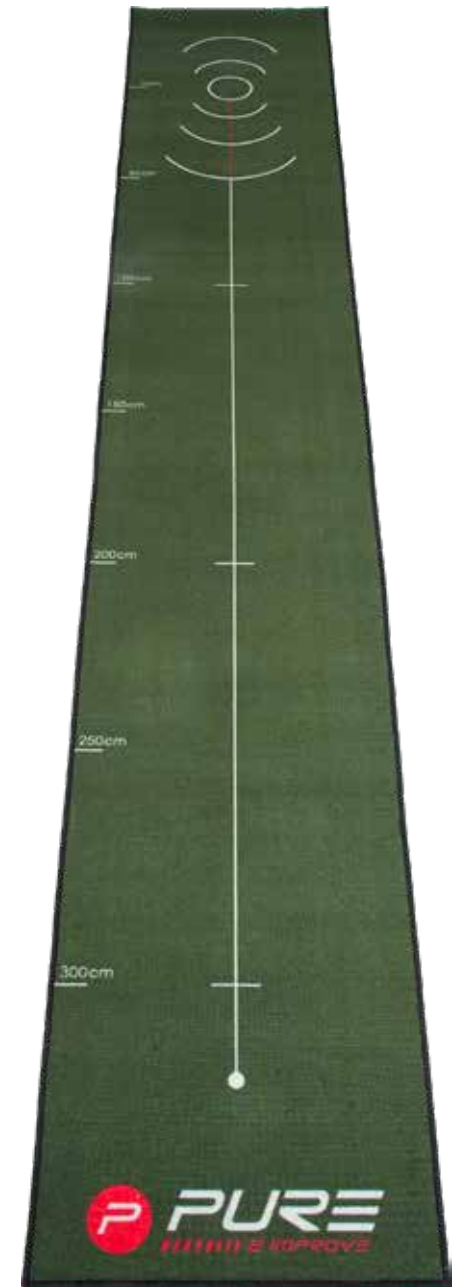

**PERFECT STROKE PUTTING
MAT 30X275 CM**
GREEN - P21140070

**PUTTING MAT 5.0
65X500 CM**
BLACK/GREEN/RED - P21140020

PUTTING MAT 80X237 CM
GREEN - P21140030

**PUTTING MAT 3.0
65X300 CM**
BLACK/GREEN/RED - P21140010