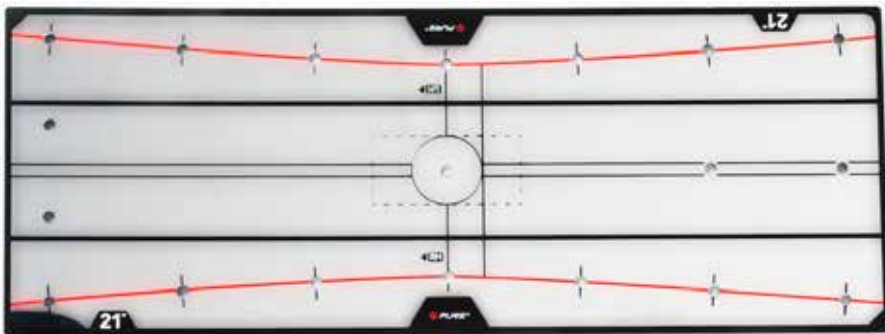

PUTTING AIM-T

BLACK - P21641800

AIM MIRROR
30,5X18 CM

BLACK/RED - P21641820

TRAINING MIRROR
27,5X25,5 CM

RED - P21641210

PUTT PATH

BLACK/RED - P21641780