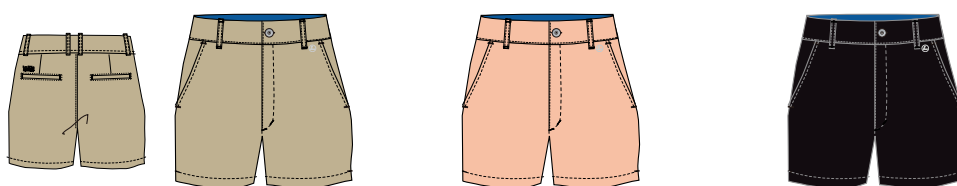

SIZES: 32-48

SAMPLE SIZE: 36

DEL.WEEK: 8

37 720 522 L
LUHTA HALFDELS
WM SHORTS

Zip fly with button
Two front pockets
Fake back pockets
Belt loops
Logo print
IS 9 cm

L 69.9

021¹
Front Zip: 021 / GTH

622²
Front Zip: 622 / GTH