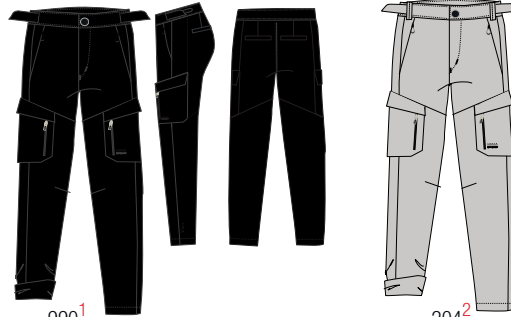

990¹

front zipper:990
pocket zipper:990
thigh pocket zipper:990

204²

front zipper:204
pocket zipper:990
thigh pocket zipper:990

Q 438: 92% Polyamide 8% Elastane (W)

SIZES: 48-60

SAMPLE SIZE: 50

DEL. WEEK: 8

37 804 438 L
LUHTA AROLA
M SHORTS

Adjustable waist tabs

Zip fly with press stud

Belt loops

Two front pockets

Two zipped thigh pockets

Fake back pockets

Logo print

IS 25cm

L	89.9