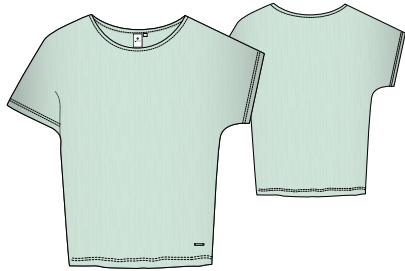

Q 402 : 97% Polyester 3% Elastane (K)

SIZES: XS-XXL

SAMPLE SIZE: S

DEL. WEEK: 12

**37 370 402 L
LUHTA HYPPEIS
WM T-SHIRT**

Round neck
Logo label
BL 60 cm

501¹