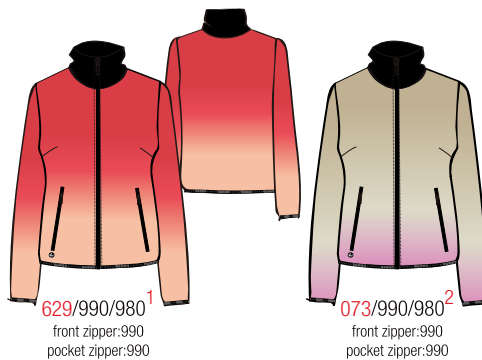

629/990/980¹
front zipper:990
pocket zipper:990

073/990/980²
front zipper:990
pocket zipper:990

L	79.9

Q 393: 100% Recycle Polyester (W)(printed on Q399)

SIZES: 32-48

SAMPLE SIZE: 36

DEL. WEEK: 8

**37 404 393 L/LD
LUHTA AILIO
WM COAT**

Fabric combination details
Q399(W)=100% Recycle Polyester:
Windlist,sleeve tabs
LD=plus size 38D-52D in col.980,021
PES lining
Fixed hood
Two-way-adjustable hood
Hook-and-loop cuff adjustment
Water-repellent front zip
Two-way front zip
Two front pockets with water-repellent zips
Long side zips
Printed pattern
Logo label
BL 90cm