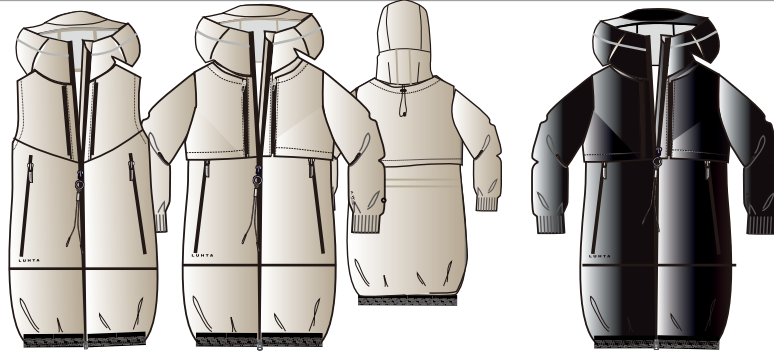

SIZES:32-48

SAMPLE SIZE: 36

DEL. WEEK: 8

37 416 376 L
LUHTA ELIELJOKI
WM 2 IN 1 JACKET

Removable sleeves
Fixed hood
Two-way-adjustable hood
Reinforced hood peak
Elastic hem
Ribbed elastic cuffs
Adjustable waist
Two-way front zip
Water-repellent front zip
Two front pockets with water-repellent zips
Two chest pockets with water-repellent zips
Logo label
BL 84cm