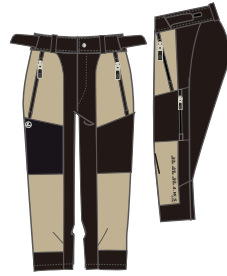

992(=990/021/990)¹
front zipper:990
pocket zipper:990
thigh pocket zipper:990