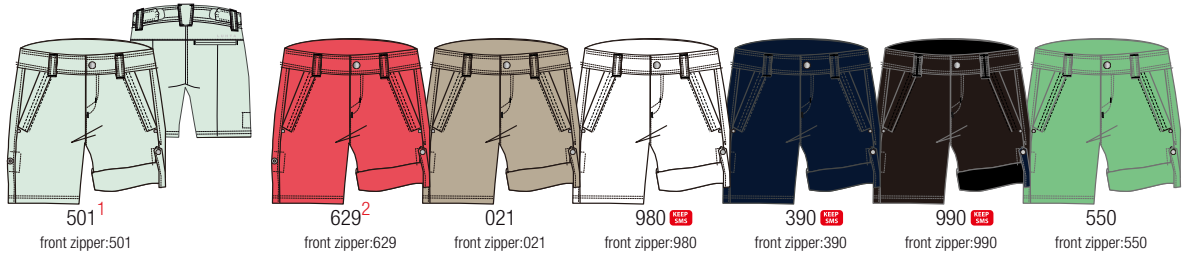

Q 595: 89% Polyester 11% Elastane (W)

SIZES:32-48

SAMPLE SIZE: 36

DEL. WEEK: 8

Same as S5/SS 2024

37 729 595 L
LUHTA ESPHOLM
WM SHORTS

Adjustable waist tabs
Belt loops
Zip fly with press stud
Two front pockets
Roll-up legs
IS 24cm

L	54.9

Q 595: 89%Polyester 11%Elastane (W)

SIZES: 32-48

SAMPLE SIZE: 36

DEL. WEEK: 8

Same as S5/SS 2024

37 730 595 L/L2
LUHTA HOPIALA
WM SKIRT / SKORT

L2 with inside shorts:
Q435(K)=92% PES 8% EL:
Adjustable waist tabs
Belt loops
Zip fly with press stud
Two zipped front pockets
Decorative zips
Logo label
BL 47cm