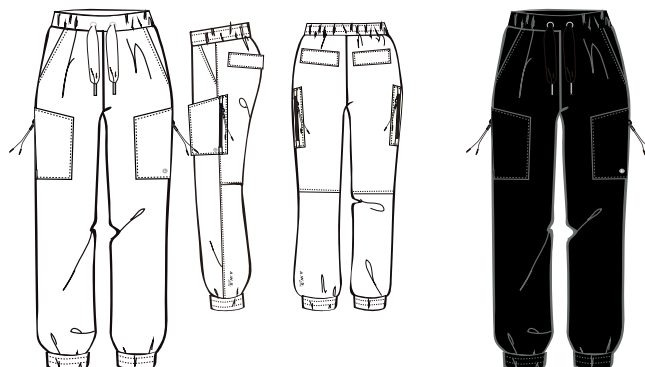

SIZES:XS-XXL

SAMPLE SIZE: S

DEL. WEEK: 8

37 716 448 L
LUHTA ANJALA
WM SWEATPANTS

Elastic waist with a drawstring
Two front pockets
Two zipped thigh pockets
Elastic leg bottoms
Fack back pockets
Decorative zips
Loose fit
Logo label
IS 74cm