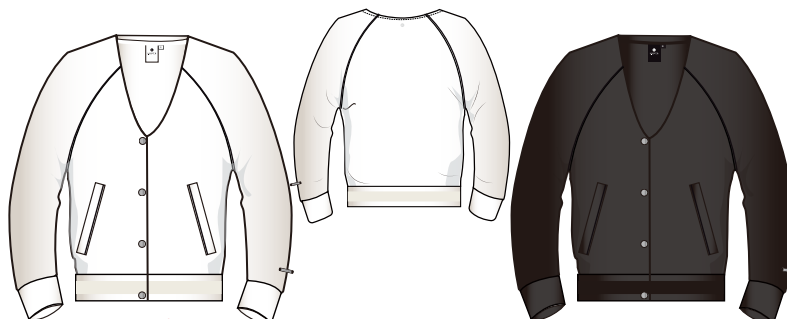

37 332 448 L
LUHTA HEDBORG
WM MIDLAYER JACKET

V neck
Button front
Two front pockets
Raglan sleeves
Elastic hem
Logo label
BL 60 cm

980¹

990²

L 79.9

Q 448: 76% Viscose 18% Polyamide 6% Elastane (K) SIZES: XS-XXL SAMPLE SIZE: S DEL. WEEK: 8