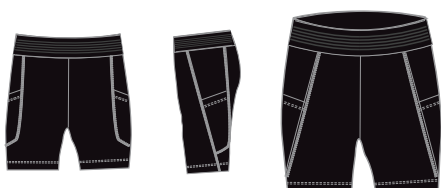

37 703 484 L
LUHTA IRJALA
WM BIKER SHORTS

Elastic waistband
Functional pockets
Logo label
IS 16 cm