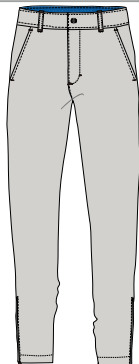

- Zip fly with button
- Two front pockets
- Two back pockets
- Elastic leg bottoms
- Zips at leg bottoms
- Belt loops
- Slim fit
- Logo print
- IS 79 cm

L	79.9
---	------

204¹
Front Zip: 204 / GTH
Slit Zip: 204 / 204