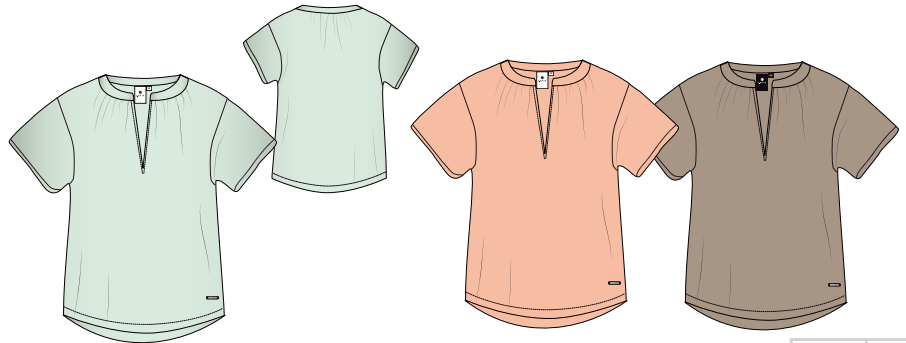

Q 482: 100% Viscose (W)

SIZES: 32-48

SAMPLE SIZE: 36

DEL. WEEK: 12

37 346 482 L
LUHTA HOMMAS
WM BLOUSE

V neck
Short sleeve
Shaped hem
Logo label
BL 64 cm

501¹

622²

175

L 49.9

LENZING
EcoVero^{TM}

LENZING^{TM} and ECOVERO^{TM} are trademarks of Lenzing AG

This product contains LENZING^{TM} ECOVERO^{TM} Viscose fibers

- Sustainable wood sources

Q 482: 100% Viscose (W)

SIZES: 32-48

SAMPLE SIZE: 36

DEL. WEEK: 12