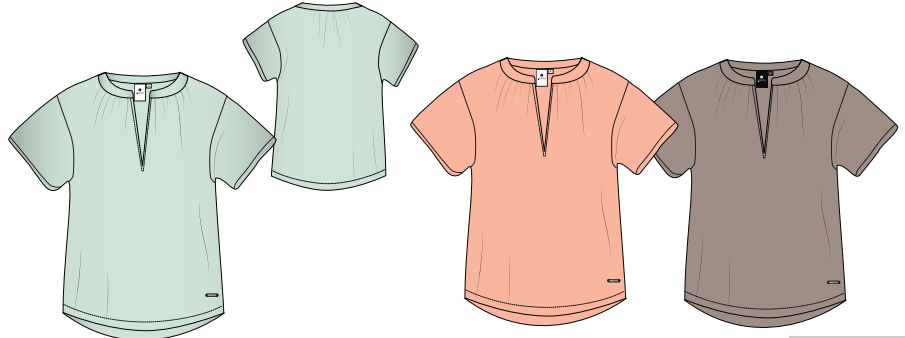

Q 482: 100% Viscose (W)

SIZES: 32-48

SAMPLE SIZE: 36

DEL. WEEK: 12

37 346 482 L
LUHTA HOMMAS
WM BLOUSE

V neck
Short sleeve
Shaped hem
Logo label
BL 64 cm

501¹

622²