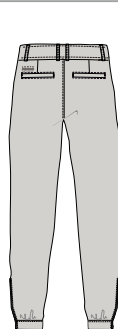

- Zip fly with button
- Two front pockets
- Two back pockets
- Elastic leg bottoms
- Zips at leg bottoms
- Belt loops
- Slim fit
- Logo print
- IS 79 cm

L	79.9
---	------

204¹
Front Zip: 204 / GTH
Slit Zip: 204 / 204