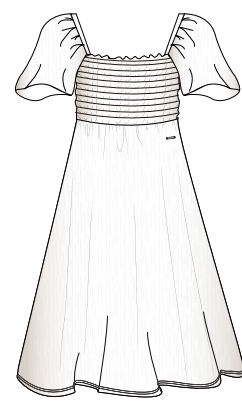

Q 678 : 62% Polyester 33% Viscose 5% Elastane (K) SIZES: XS-XXL SAMPLE SIZE: S DEL. WEEK: 12

37 348 678 L
LUHTA HERSOLA
WM TOP

Round neck
Decorative print
Shaped hem
Logo label
BL 65 cm

990¹

501²

980

L 24.9

Q 678 : 62% Polyester 33% Viscose 5% Elastane (K) SIZES: XS-XXL SAMPLE SIZE: S DEL. WEEK: 12

37 349 678 L
LUHTA HERTTOLA
WM T-SHIRT

Round neck
Decorative print
Logo label
BL 60 cm

980¹

501²

990

L 24.9

Q 402 : 97% Polyester 3% Elastane (K) SIZES: XS-XXL SAMPLE SIZE: S DEL. WEEK: 12

37 344 402 L
LUHTA HUHMARI
WM DRESS

V neck
Loose fit
BL 110 cm

175¹

501²

390

L 49.9

Q 402 : 97% Polyester 3% Elastane (K) SIZES: XS-XXL SAMPLE SIZE: S DEL. WEEK: 12

37 371 402 L
LUHTA HILLOINEN
WM DRESS

Logo label
BL 120 cm

990¹

175²

980

L 59.9