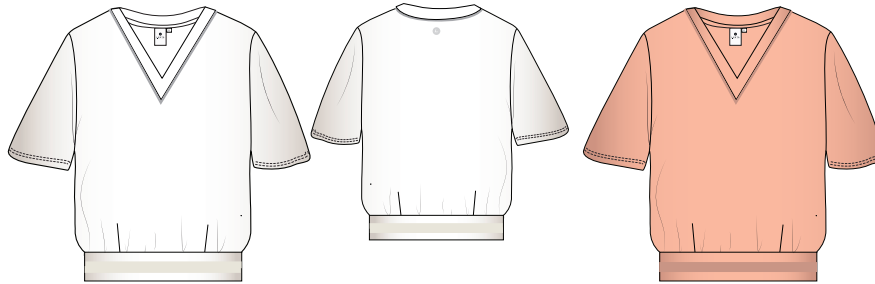

Q 448: 76% Viscose 18% Polyester 6% Elastane (K) SIZES: XS-XXL SAMPLE SIZE: S DEL. WEEK: 8

**37 339 448 L
LUHTA HOKKA
WM T-SHIRT**

V neck
Elastic hem
Logo label
BL 60 cm

980¹

622²

L 49.9

Q 448: 76% Viscose 18% Polyester 6% Elastane (K) SIZES: XS-XXL SAMPLE SIZE: S DEL. WEEK: 8