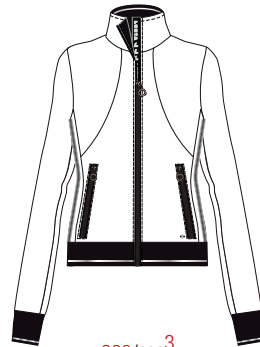

980/980³
Front & Pocket Zip: 990 / silver