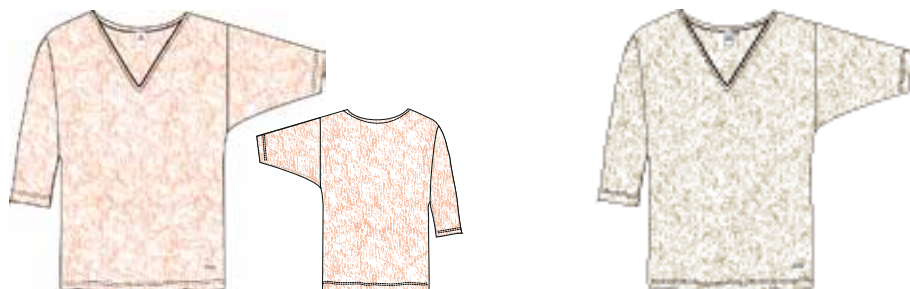

**37 336 331L
LUHTA HYRRY
WM JUMPER**

Allover pattern
V neck
Three-quarter sleeves
Logo label
BL 58 cm