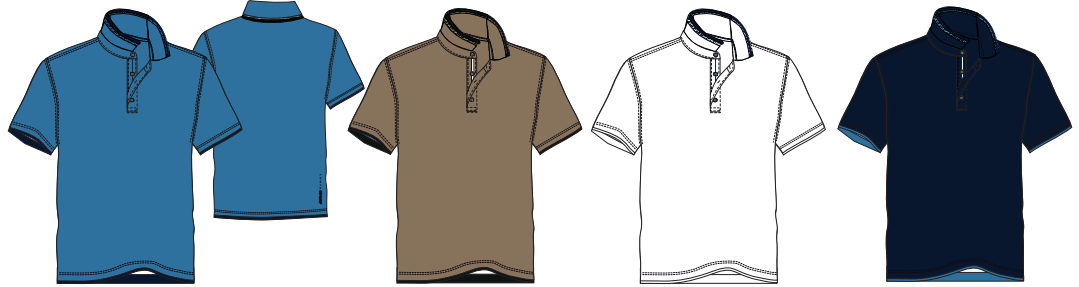

37 509 315 L
LUHTA KUORTTI
M POLO SHIRT

Half button front
Logo print
BL 70cm

351/390¹

040/990²

980/980

390/351

L	39.9

Q 395: 100% Polyester (W)

SIZES: 48-60

SAMPLE SIZE: 50

DEL. WEEK: 8

Same as S5/SS 2024

37 800 395 L
LUHTA JOENNIEMI
M TROUSERS

Elastic back waistband
Elastic leg bottoms
Zip fly with button
Belt loops
Two front pockets
Fake back pockets
Slim fit
Logo label
IS 81cm