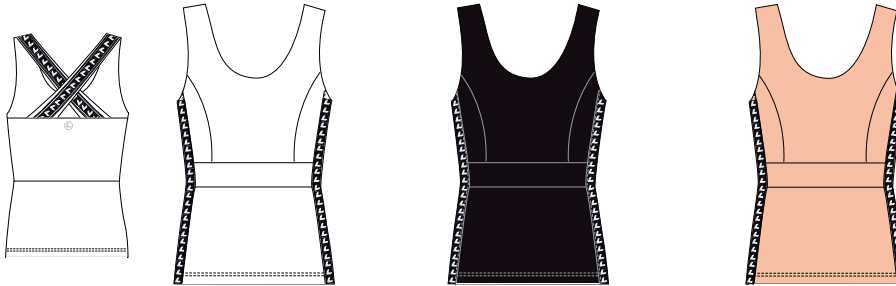

Q 484: 77% Recycle Polyester 23% Elastane (K)

SIZES: XS-XXL

SAMPLE SIZE: S

DEL.WEEK: 8

37 209 484 L
LUHTA ILOSJOKI
WM TOP

Logo print
BL 60 cm

L 39.9

980¹

990²

622³

Q 484: 77% Recycle Polyester 23% Elastane (K)

SIZES: XS-XXL

SAMPLE SIZE: S

DEL.WEEK: 8

37 705 484 L2
LUHTA IRONNIEMI
WM SKORT

Fabric combination details
Q435(K)=92% PES 8% EL:
inner shorts
Elastic waistband
Inner shorts with side pockets
Logo label
BL 40 cm