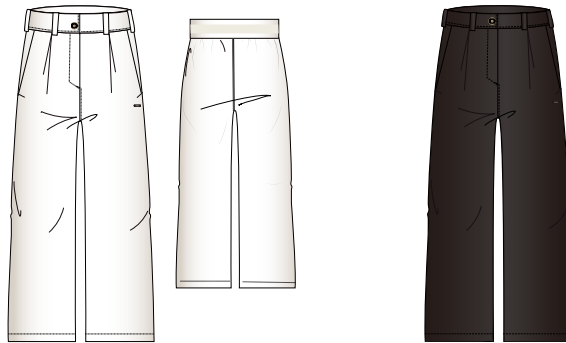

DEL. WEEK: 8

**37 755 440 L
LUHTA HEINLAKS
WM TROUSERS**

Elastic back waistband
Two front pockets
Zip fly with button
High waist
Loose fit
Logo label
IS 77 cm

980¹

Front Zip: 980/980

990²

Front Zip: 990 / 990