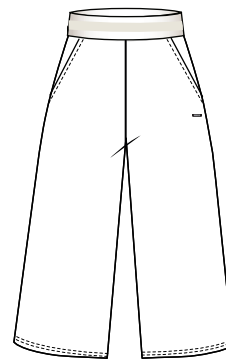

DEL. WEEK: 12

**37 766 402 L
LUHTA HILLEIS
WM CAPRI**

Elastic waistband
Two front pockets
Loose fit
Logo label
IS 60 cm

990¹

980²

175

L 39.9

Q 374 : 97% Polyester 3% Elastane (W)