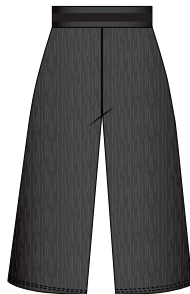

Q 402 : 97% Polyester 3% Elastane (K)

SIZES: XS-XXL

SAMPLE SIZE: S

DEL. WEEK: 12

**37 370 402 L
LUHTA HYPPEIS
WM T-SHIRT**

Round neck
Logo label
BL 60 cm

501¹

980²

990

L 29.9

Q 402 : 97% Polyester 3% Elastane (K)

SIZES: XS-XXL

SAMPLE SIZE: S

DEL. WEEK: 12

**37 765 402 L
LUHTA HILA
WM SHORTS**

Elastic waistband
Two front pockets
Logo label
IS 10 cm

175¹

980²

990

L 29.9

Q 402 : 97% Polyester 3% Elastane (K)

SIZES: XS-XXL

SAMPLE SIZE: S

DEL. WEEK: 12

**37 766 402 L
LUHTA HILLEIS
WM CAPRI**

Elastic waistband
Two front pockets
Loose fit
Logo label
IS 60 cm

990¹

980²

175

L 39.9