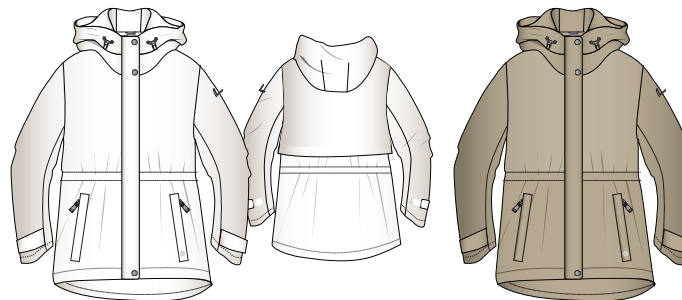

Zip front
Adjustable fixed hood
Half lining made of breathable mesh
Wind placket with press studs
Adjustable waist
Adjustable cuffs
Two zipped front pockets
Longer and protective back hem
Logo label
BL 74 cm