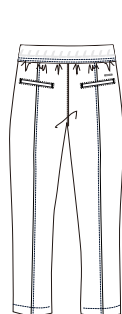

37 708 489 L
LUHTA IIRANTA
WM CAPRI

Elastic waistband
Zip fly with button
Two zipped front pockets
Fake back pockets
Belt loops
Slim fit
Logo label
IS 54 cm