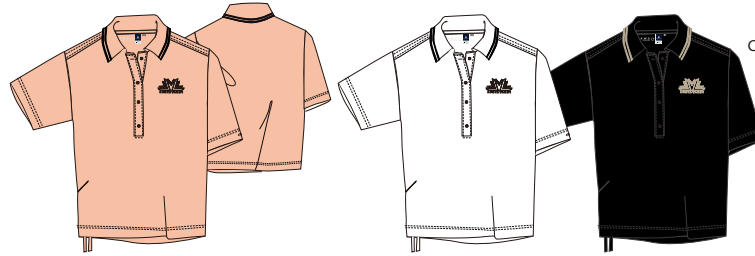

SIZES: XS-XXL

SAMPLE SIZE: S

DEL. WEEK: 8

37 238 128 L
LUHTA ALAVO
WM POLO SHIRT

Half button front
Adjustable hem
Decorative print
Logo label
BL 54cm

L 44.9

Q 388: 100% Polyester
(63% Polyester Sorona 37% Polyester) (K)