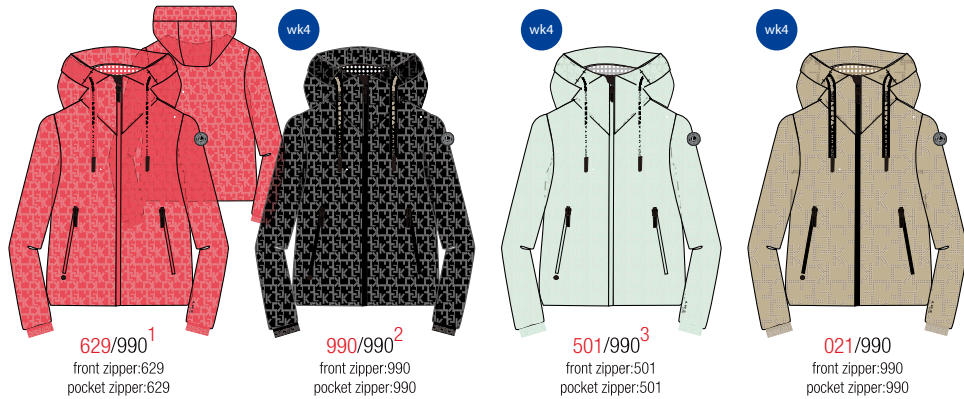

PES lining
Fixed hood
Drawstring hood adjustment
Elastic cuffs
Adjustable hem
Zip front
Two zipped front pockets
Allover pattern
Logo label
BL 60cm

L 129.9

629/990¹
front zipper:629
pocket zipper:629

990/990²
front zipper:990
pocket zipper:990