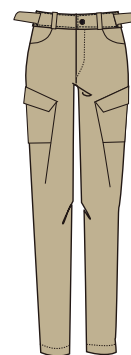

021/990²
front zipper:021
thigh pocket zipper:990/silver

L	89.9