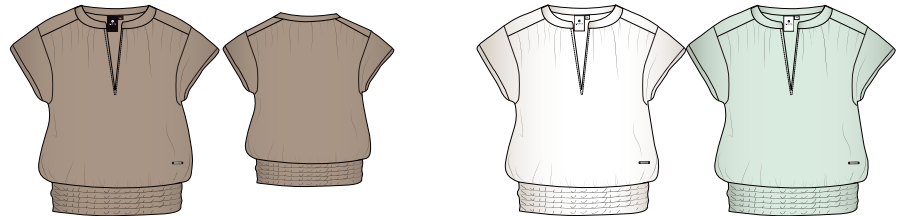

This product contains LENZINGTM ECOVEROTM Viscose fibers

- Sustainable wood sources

Q 482: 100% Viscose (W)

SIZES: 32-48

SAMPLE SIZE: 36

DEL. WEEK: 12

37 343 482 L
LUHTA HELALA
WM BLOUSE

V neck
Short sleeve
Elastic hem
Logo label
BL 54 cm