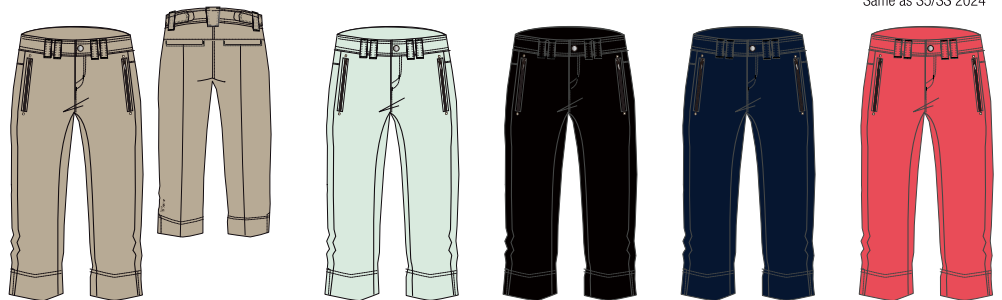

L	54.9
L2	64.9

Q 595: 89%Polyester 11%Elastane (W)

SIZES:32-48

SAMPLE SIZE: 36

DEL. WEEK: 8

Same as S5/SS 2024

37 728 595 L/LD
LUHTA EISKOLA
WM CAPRI

LD=plus size 38D-52D
In col.021,390,990
Adjustable waist tabs
Belt loops
Zip fly with press stud
Two zipped front pockets
Fake back pockets
Slim fit
IS L:41cm/LD: 41cm