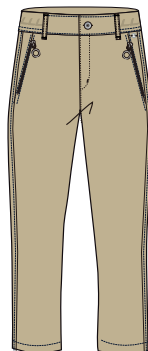

37 708 489 L
LUHTA IIRANTA
WM CAPRI

Elastic waistband
Zip fly with button
Two zipped front pockets
Fake back pockets
Belt loops
Slim fit
Logo label
IS 54 cm