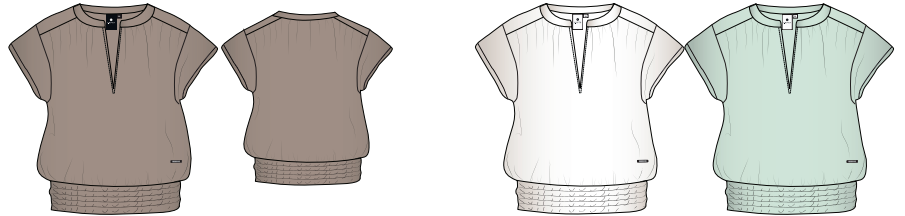

37 343 482 L
LUHTA HELALA
WM BLOUSE

V neck
Short sleeve
Elastic hem
Logo label
BL 54 cm

175¹

980²

501

L	59.9

LENZING EcoVero™

LENZING™ and ECOVERO™ are trademarks of Lenzing AG

This product contains LENZING™ ECOVERO™ Viscose fibers
- Sustainable wood sources

Q 482: 100% Viscose (W)

SIZES: 32-48

SAMPLE SIZE: 36

DEL. WEEK: 12