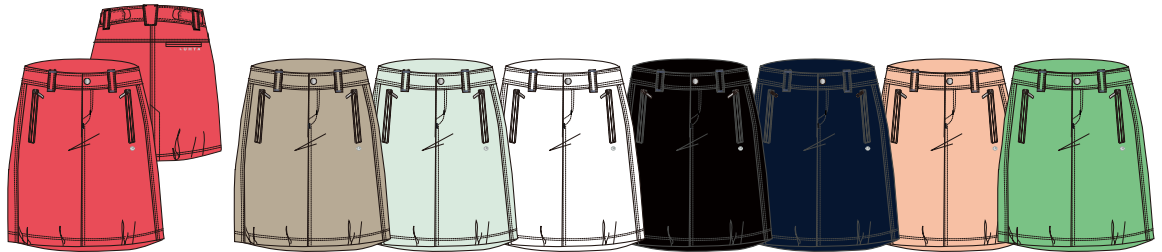

L	54.9
---	------

Q 595: 89%Polyester 11%Elastane (W)

SIZES: 32-48

SAMPLE SIZE: 36

DEL. WEEK: 8

Same as S5/SS 2024

37 730 595 L/L2
LUHTA HOPIALA
WM SKIRT / SKORT

L2 with inside shorts:
Q435(K)=92% PES 8% EL:
Adjustable waist tabs
Belt loops
Zip fly with press stud
Two zipped front pockets
Decorative zips
Logo label
BL 47cm