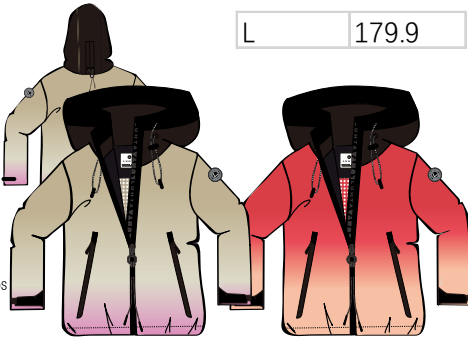

073/021/990/990¹
front zipper:990
pocket zipper:990

629/629/990/990²
front zipper:990
pocket zipper:990

L	179.9

**37 423 399 L
LUHTA ARIMA
WM JACKET**

PES lining
Fixed hood
Two-way-adjustable hood
Hook-and-loop cuff adjustment
Adjustable hem
Water-repellent front zip
Two front pockets with water-repellent zips
Internal zip pocket
Logo print
Logo label
BL 60cm
SIZES: 32-48
SAMPLE SIZE: 36
DEL. WEEK: 8