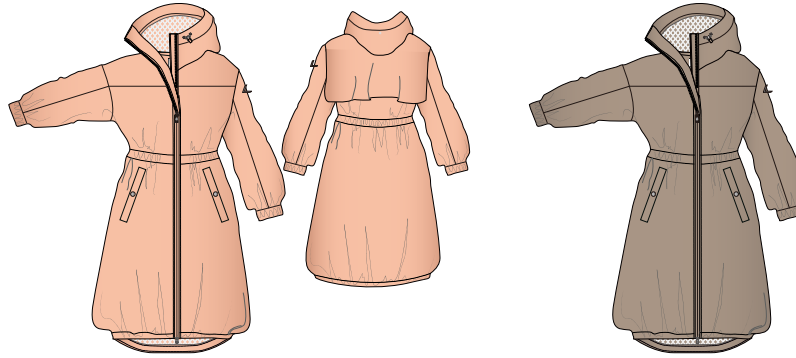

SIZES: 32-48

SAMPLE SIZE: 36

DEL.WEEK: 8

**37 458 445 L
LUHTA HYLTA
WM COAT**

100% PES lining
Breathable mesh lining
Adjustable fixed hood
Adjustable waist
Adjustable hem
Elastic cuffs
Two-way front zip
Two front pockets with buttons
Longer and protective back hem
Logo label
BL 110 cm