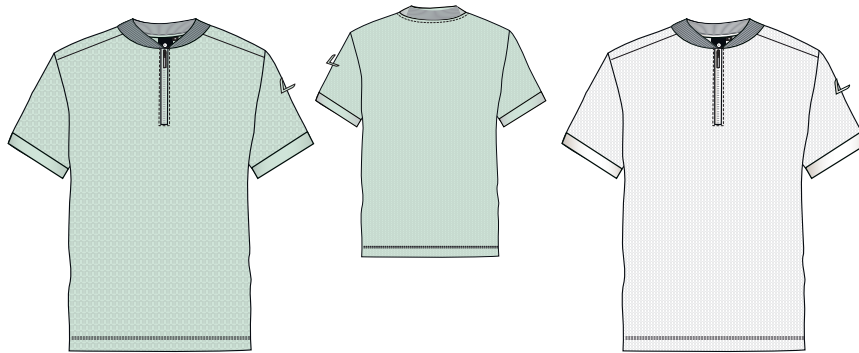

37 554 455 L
LUHTA HINDERSBY
M POLO SHIRT

Half-zip front
Embroidered logo
BL 70 cm