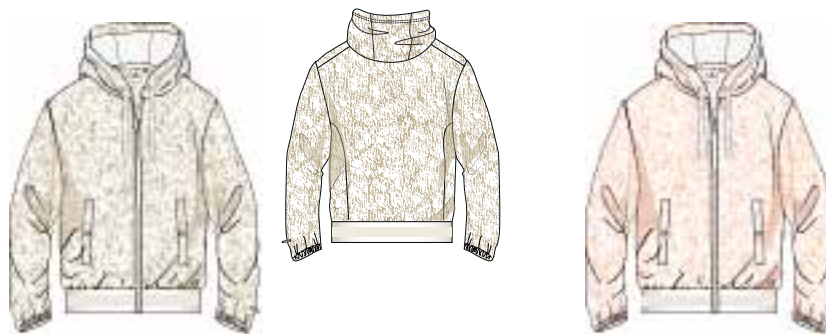

SIZES: XS-XXL

SAMPLE SIZE: S

DEL. WEEK: 8

**37 341 331 L
LUHTA HUHTALA
WM GARDIGAN**

Allover pattern
Zip front
Fixed hood
Drawstring hood adjustment
Two front pockets with buttons
Elastic cuffs
Elastic hem
Logo label
BL 60 cm