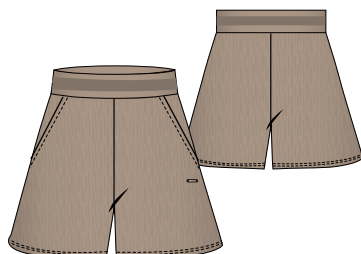

37 765 402 L
LUHTA HILA
WM SHORTS

Elastic waistband
Two front pockets
Logo label
IS 10 cm

175¹