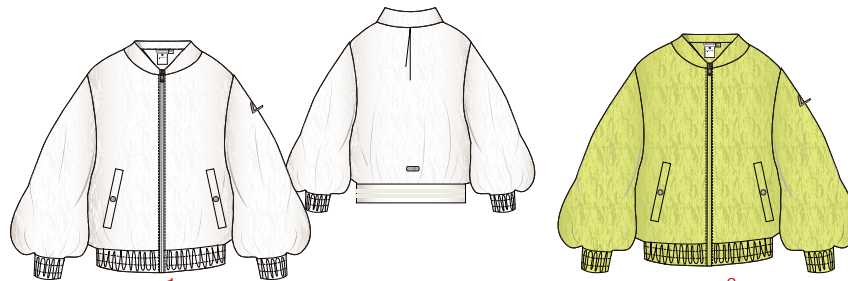

Allover pattern
PES lining
Zip front
Two front pockets with buttons
Elastic cuffs
Elastic hem
Logo label
BL 58 cm

980¹
Front Zip: 980 / 980

510²
Front Zip: 510 / 510

L 99.9

Q 331 : 84% Polyester 12%Viscose 4% Elastane (K)