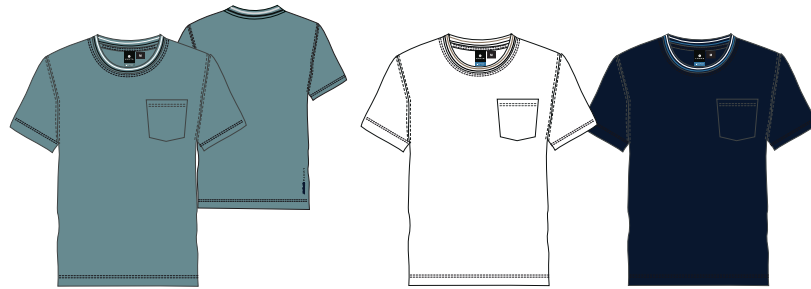

Round neck
Chest pocket
Logo print
BL 69cm

535¹

980

390

L	29.9
---	------

Q 315: 100% Recycle Polyester (K)

SIZES: S-XXL

SAMPLE SIZE: M