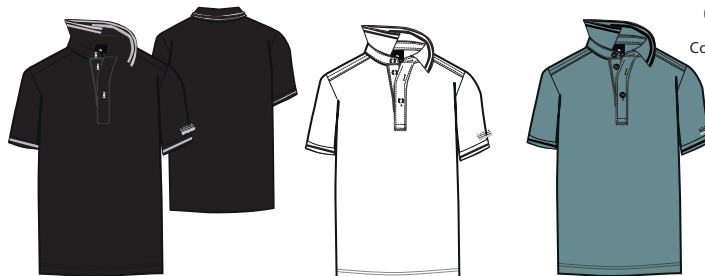

**37 505 128 L
LUHTA ALBERGA
M POLO SHIRT**

Half bottom front
Logo print
BL 70cm