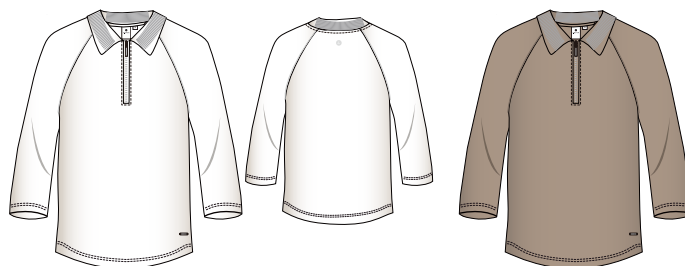

Q 422: 60% Viscose 35% Polyamide 5% Elastane (K) SIZES: XS-XXL SAMPLE SIZE: S DEL. WEEK: 8

37 333 422 L
LUHTA HEDOIS
WM POLO SHIRT

Half-zip front
Three-quarter sleeves
Raglan sleeves
Logo label
BL 60 cm

980¹
Front Zip: 980 / silver(MN)

175²
Front Zip: 175 / silver(MN)

L 49.9

Q 448: 76% Viscose 18% Polyamide 6% Elastane (K) SIZES: XS-XXL SAMPLE SIZE: S DEL. WEEK: 8