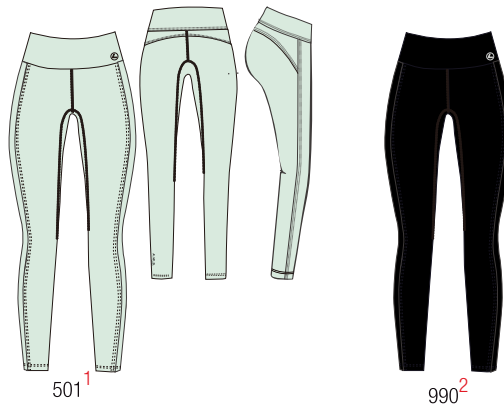

629²

980

390

L 29.9

Q 484: 77% Recycle Polyester 23%Elastne (K)

SIZES:XS-XXL

SAMPLE SIZE: S

DEL. WEEK: 8

37 718 484 L
LUHTA ISKOINEN
WM TIGHTS

Elastic waist with a drawstring
Flatlock seams
Slim fit
Logo print
BL 74cm

L	69.9
---	------

501¹

990²

Q 399: 100%Recycle Polyester (W)

SIZES:32-48

SAMPLE SIZE: 36