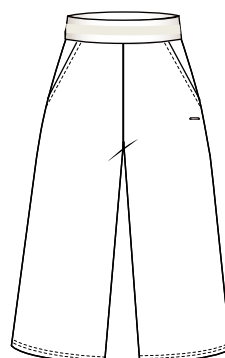

Q 402 : 97% Polyester 3% Elastane (K)

SIZES: XS-XXL

SAMPLE SIZE: S

DEL. WEEK: 12

37 370 402 L
LUHTA HYPPEIS
WM T-SHIRT

Round neck
Logo label
BL 60 cm

501¹

980²

990

L 29.9

Q 402 : 97% Polyester 3% Elastane (K)

SIZES: XS-XXL

SAMPLE SIZE: S

DEL. WEEK: 12

37 765 402 L
LUHTA HILA
WM SHORTS

Elastic waistband
Two front pockets
Logo label
IS 10 cm

175¹

980²

990

L 29.9

Q 402 : 97% Polyester 3% Elastane (K)

SIZES: XS-XXL

SAMPLE SIZE: S

DEL. WEEK: 12

37 766 402 L
LUHTA HILLEIS
WM CAPRI

Elastic waistband
Two front pockets
Loose fit
Logo label
IS 60 cm

990¹

980²

175

L 39.9

Q 402 : 97% Polyester 3% Elastane (K)

SIZES: XS-XXL

SAMPLE SIZE: S

DEL. WEEK: 12

37 329 402 L
LUHTA HILTUNIEMI
WM DRESS

Round neck
Sleeveless
Elastic waistband
Logo label
BL 95 cm

390

L 39.9