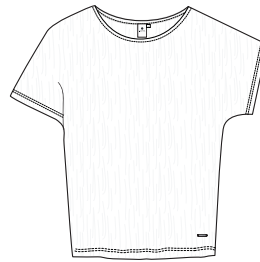

L 59.9

Q 402 : 97% Polyester 3% Elastane (K)

SIZES: XS-XXL

SAMPLE SIZE: S

DEL. WEEK: 12

**37 370 402 L
LUHTA HYPPEIS
WM T-SHIRT**

Round neck
Logo label
BL 60 cm

501¹