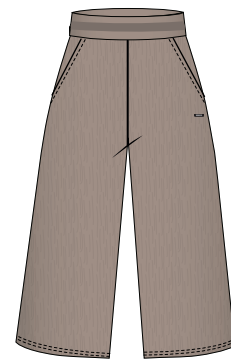

DEL. WEEK: 12

**37 766 402 L
LUHTA HILLEIS
WM CAPRI**

Elastic waistband
Two front pockets
Loose fit
Logo label
IS 60 cm

990¹

980²

175

L 39.9

Q 374 : 97% Polyester 3% Elastane (W)