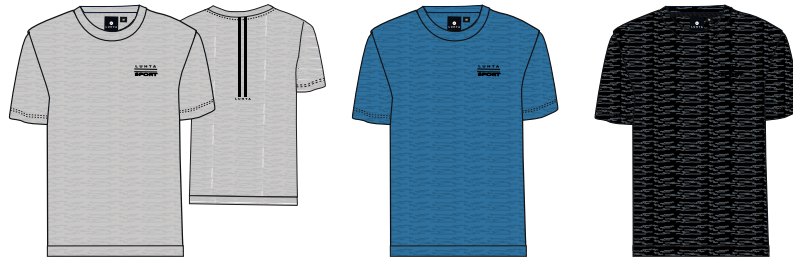

Q 302: 94% Polyester 6% Elastane (K)

SIZES:S-XXL

SAMPLE SIZE: M

DEL. WEEK: 8

37 511 302 L
LUHTA KIVIKKO
M T-SHIRT

Round neck
Logo print
BL 70cm

204¹

351²

990

L	39.9

Q 302: 94% Polyester 6% Elastane (K)

SIZES:S-XXL

SAMPLE SIZE: M

DEL. WEEK: 8