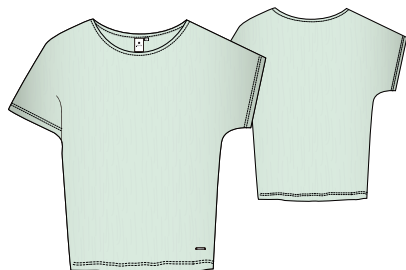

Q 402 : 97% Polyester 3% Elastane (K)

SIZES: XS-XXL

SAMPLE SIZE: S

DEL. WEEK: 12

37 370 402 L
LUHTA HYPPEIS
WM T-SHIRT

Round neck
Logo label
BL 60 cm

501¹