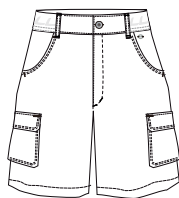

Elastic waistband
 Zip fly with button
 Two front pockets
 Fake back pockets
 Cargo pockets
 High waist
 Belt loops
 Q486:printed pattern
 Logo label
 IS 18 cm

L	59.9
L	59.9

990¹
 Front Zip: 990 / GTH

980²
 Front Zip: 980/ GTH