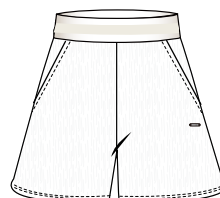

SAMPLE SIZE: S

DEL. WEEK: 12

37 765 402 L
LUHTA HILA
WM SHORTS

Elastic waistband
Two front pockets
Logo label
IS 10 cm

175¹

980²

990

L 29.9