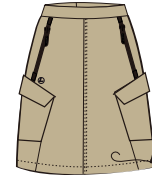

990/990²
pocket zipper:990
thigh pockets zipper:990
back lits zipper:990

021/990
pocket zipper:990
thigh pockets zipper:990
back lits zipper:021

L	79.9
L2	89.9

Q 595: 89% Polyester 11% Elastane (W)

SIZES:32-48