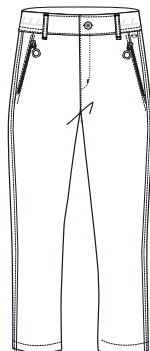

37 708 489 L
LUHTA IIRANTA
WM CAPRI

Elastic waistband
Zip fly with button
Two zipped front pockets
Fake back pockets
Belt loops
Slim fit
Logo label
IS 54 cm