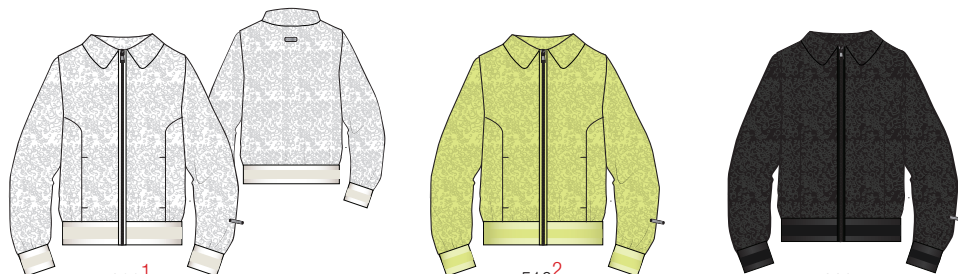

980
Front Zip: 980 / silver(MN)

L 119.9

Q 343 : 100% Polyester (K)

SIZES: XS-XXL

SAMPLE SIZE: S

DEL.WEEK: 8

**37 330 343 L
LUHTA HEINOLAHTI
WM MIDLAYER JACKET**

Breathable mesh lining
Zip front
Two front pockets
Elastic cuffs
Elastic hem
Logo label
BL 60 cm