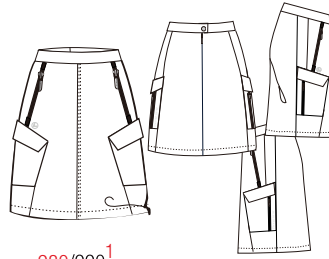

980/990¹
pocket zipper:990
thigh pockets zipper:990
back lits zipper:990

L	79.9
L2	89.9

Q 595: 89% Polyester 11% Elastane (W)

SIZES:32-48

SAMPLE SIZE: 36

DEL. WEEK: 8

37 713 595 L
LUHTA ALAHOVI
WM CAPRI

Adjustable waist tabs
Belt loops
Zip fly with press stud
Two zipped front pockets
Zipped thigh pocket
Internal darwcord at leg bottoms
Decorative print
Slim fit
Logo label
IS 41cm