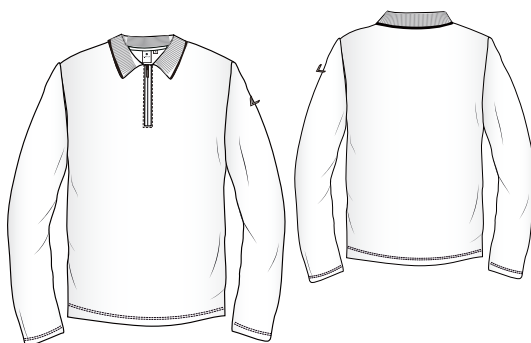

37 546 455 L
LUHTA HAVUVAARA
M POLO SHIRT

Half-zip front
Embroidered logo
BL 69 cm

L 59.9

980¹
Front Zip: 980 / MN

990²
Front Zip: 990 / MN