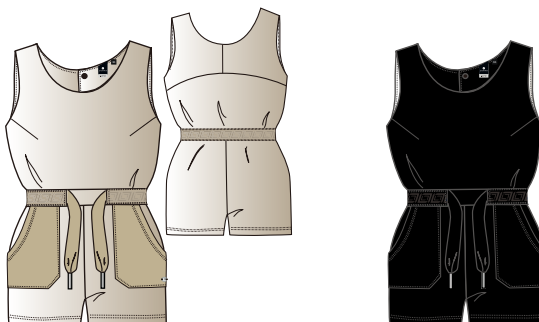

021/021¹

990/990²

L	79.9