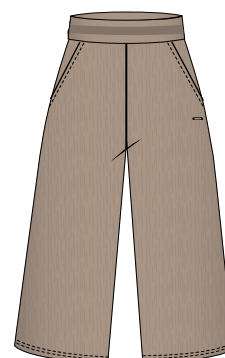

Q 402 : 97% Polyester 3% Elastane (K)

SIZES: XS-XXL

SAMPLE SIZE: S

DEL. WEEK: 12

37 766 402 L
LUHTA HILLEIS
WM CAPRI

Elastic waistband
Two front pockets
Loose fit
Logo label
IS 60 cm

990¹

980²