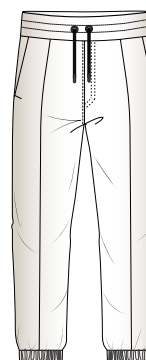

37 822 456 L
LUHTA HOLM
M SWEATPANT

Elastic waist with a drawstring
Two front pockets
Elastic leg bottoms
Loose fit
Logo label
IS 81 cm