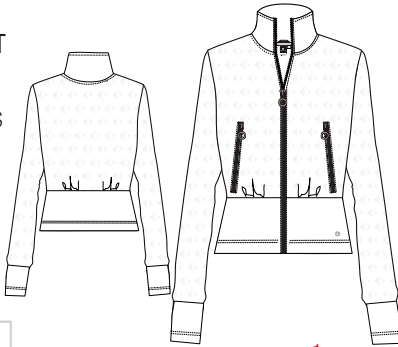

SIZES: XS-XXL

SAMPLE SIZE: S

DEL.WEEK: 8

37 201 307 L
LUHTA ILLO
WM MIDLAYER JACKET

Fabric combination details
Q309(K)=84% Recycle PES
16% EL:solid parts
Decorative zips
Zip front
Two zipped front pockets
Allover pattern
Logo label
BL 56 cm