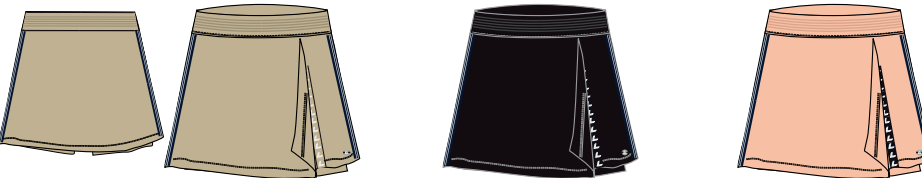

Q 484: 77% Recycle Polyester 23% Elastane (K)

SIZES: XS-XXL

SAMPLE SIZE: S

DEL.WEEK: 8

37 209 484 L
LUHTA ILOSJOKI
WM TOP

Logo print
BL 60 cm

L 39.9

980¹

990²

622³

Q 484: 77% Recycle Polyester 23% Elastane (K)

SIZES: XS-XXL

SAMPLE SIZE: S

DEL.WEEK: 8

37 705 484 L2
LUHTA IRONNIEMI
WM SKORT

Fabric combination details
Q435(K)=92% PES 8% EL:
inner shorts
Elastic waistband
Inner shorts with side pockets
Logo label
BL 40 cm

L2 59.9

021/021¹

990/990²

622/622³

Q 480: 63% Recycle Polyester 37% Polyester (K)

SIZES: XS-XXL

SAMPLE SIZE: S

DEL.WEEK: 8

37 217 480 L
LUHTA INKULA
WM T-SHIRT

Fabric combination details
Q312(W)=92% Recycle PES 8% EL:
pleated parts
Round neck
Logo print
Logo label
BL 58 cm

L 54.9

990/990¹

980/980²

Q 312 : 92% Recycle Polyester 8% Elastane (W)

SIZES: XS-XXL

SAMPLE SIZE: S

DEL.WEEK: 8

37 706 312 L2
LUHTA INKARILA
WM SKORT

Fabric combination details
Q484(K)=77% Recycle PES
23% EL:flat parts
Q435(K)=92% PES 8% EL:
inner shorts
Elastic waistband
Inner shorts with side pockets
Logo label
BL 42 cm

L2 69.9

990/990/990¹

980/980/980²