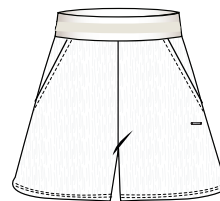

Elastic waistband
Two front pockets
Logo label
IS 10 cm

175¹

980²

990

L 29.9

Q 402 : 97% Polyester 3% Elastane (K)

SIZES: XS-XXL

SAMPLE SIZE: S