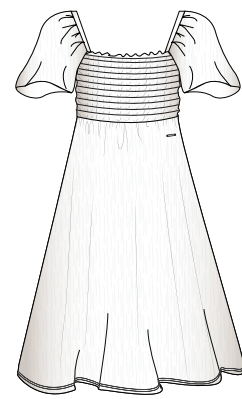

SIZES: XS-XXL

SAMPLE SIZE: S

DEL. WEEK: 12

37 371 402 L
LUHTA HILLOINEN
WM DRESS

Logo label
BL 120 cm

990¹

175²

980