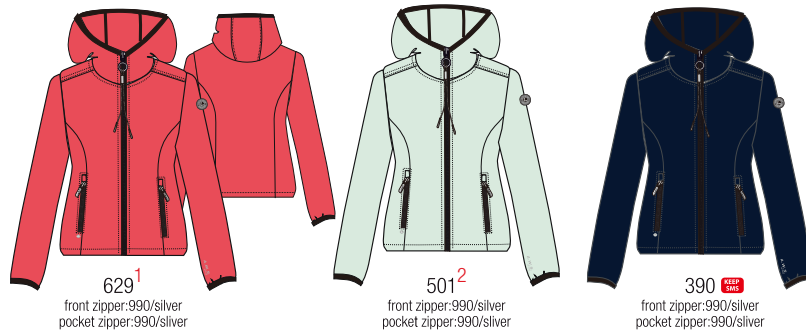

37 439 374 L
LUHTA INNOLA
WM SOFTSHELL JACKET

Fixed hood
Adjustable hem
Elastic cuffs
Zip front
Two zipped front pockets
Decorative zips
Logo label
BL 61cm