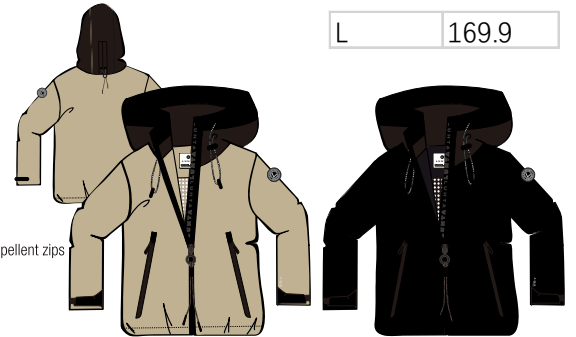

073/021/990/990¹
front zipper:990
pocket zipper:990

629/629/990/990²
front zipper:990
pocket zipper:990

L	179.9
---	-------

**37 423 399 L
LUHTA ARIMA
WM JACKET**

PES lining
Fixed hood
Two-way-adjustable hood
Hook-and-loop cuff adjustment
Adjustable hem
Water-repellent front zip
Two front pockets with water-repellent zips
Internal zip pocket
Logo print
Logo label
BL 60cm
SIZES: 32-48
SAMPLE SIZE: 36
DEL. WEEK: 8