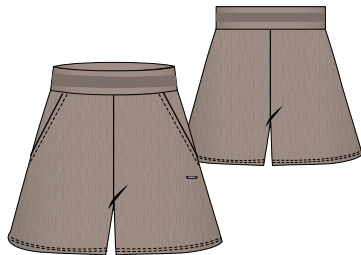

Elastic waistband
Two front pockets
Logo label
IS 10 cm

175¹

980²

990

L 29.9

Q 402 : 97% Polyester 3% Elastane (K)

SIZES: XS-XXL

SAMPLE SIZE: S