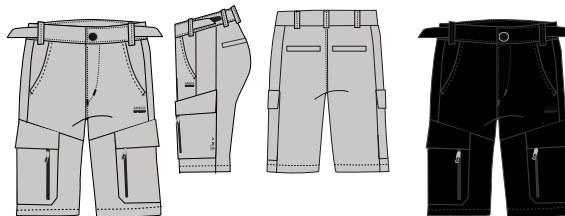

Two front pockets

Two zipped thigh pockets

Fake back pockets

Logo print

IS 25cm

L	89.9
---	------

204¹

front zipper:204
thigh pocket zipper:990