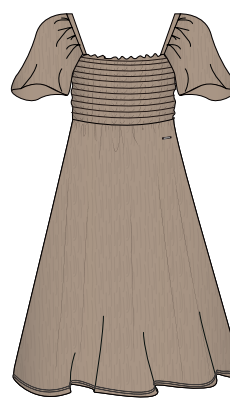

Q 678 : 62% Polyester 33% Viscose 5% Elastane (K) SIZES: XS-XXL SAMPLE SIZE: S DEL. WEEK: 12

37 348 678 L
LUHTA HERSOLA
WM TOP

Round neck
Decorative print
Shaped hem
Logo label
BL 65 cm

990¹

501²

980

L 24.9

Q 678 : 62% Polyester 33% Viscose 5% Elastane (K) SIZES: XS-XXL SAMPLE SIZE: S DEL. WEEK: 12

37 349 678 L
LUHTA HERTTOLA
WM T-SHIRT

Round neck
Decorative print
Logo label
BL 60 cm

980¹

501²

990

L 24.9

Q 402 : 97% Polyester 3% Elastane (K) SIZES: XS-XXL SAMPLE SIZE: S DEL. WEEK: 12

37 344 402 L
LUHTA HUHMARI
WM DRESS

V neck
Loose fit
BL 110 cm

175¹

501²

390

L 49.9

Q 402 : 97% Polyester 3% Elastane (K) SIZES: XS-XXL SAMPLE SIZE: S DEL. WEEK: 12

37 371 402 L
LUHTA HILLOINEN
WM DRESS

Logo label
BL 120 cm

990¹

175²

980

L 59.9