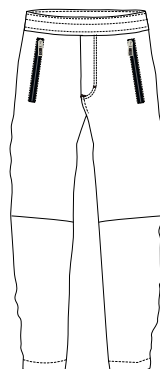

DEL.WEEK: 8

37 847 361 L
LUHTA ISOKANGAS
M PANTS

Elastic waist with a drawstring
Two zipped front pockets
Two back pockets
Regular fit
IS 78 cm

L 79.9

990¹
Pocket Zip: 990/990

980²
Pocket Zip: 990/990

Q 385: 97% Recycle Polyester 3% Elastane (K)