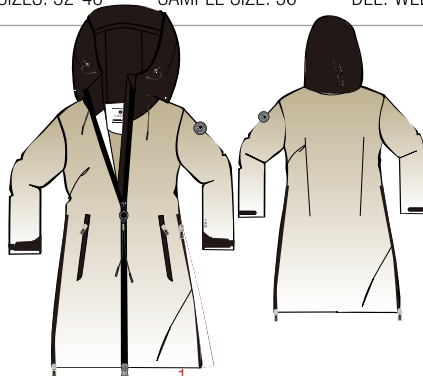

Q 410: 100% Recycle Polyester (W)(printed on Q399)

SIZES: 32-48

SAMPLE SIZE: 36

DEL. WEEK: 8

**37 424 410 L
LUHTA KALLIOLA
WM COAT**

Fabric combination details
Q399(W)=100% Recycle Polyester:
Hood,hood cord tunnel,windlist,sleeve tab
Front pkts garage,front&hem facing,slits,neck patch
PES lining
Fixed hood
Two-way-adjustable hood
Hook-and-loop cuff adjustment
Water-repellent front zip
Two-way front zip
Two front pockets with water-repellent zips
Long side zips
Logo label
BL 90cm

021/990/980¹
front zipper:990
pocket zipper:990
slits zipper:990

L	189.9

Q 410: 100% Recycle Polyester (W)
(printed on Q399)

Q 399: 100% Recycle Polyester (W)
(printed on Q839)

**37 423 410 L
LUHTA ARIMA
WM JACKET**

Fabric combination details
Q399(W)=100% Recycle Polyester:
Neck patch,hood,windlist,sleeve tabs
front&hem facing,front pkts garage
PES lining
Fixed hood
Two-way-adjustable hood
Hook-and-loop cuff adjustment
Adjustable hem
Water-repellent front zip
Two front pockets with water-repellent zips
Internal zip pocket
Logo print
Logo label
BL 60cm
SIZES: 32-48
SAMPLE SIZE: 36
DEL. WEEK: 8