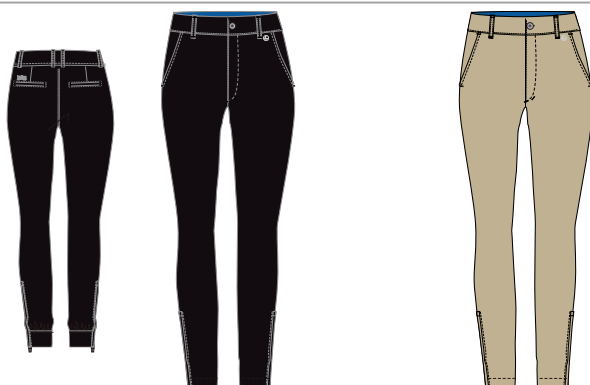

990
Front Zip: 990 / GTH

Q 522 : 90% Polyester 10% Elastane (W)

SIZES: 32-48

SAMPLE SIZE: 36

DEL.WEEK: 8

37 721 522 L
LUHTA HALKILAHTI
WM TROUSERS

Zip fly with button
Two front pockets
Fake back pockets
Elastic leg bottoms
Zips at leg bottoms
Belt loops
Slim fit
Logo print
IS 73 cm