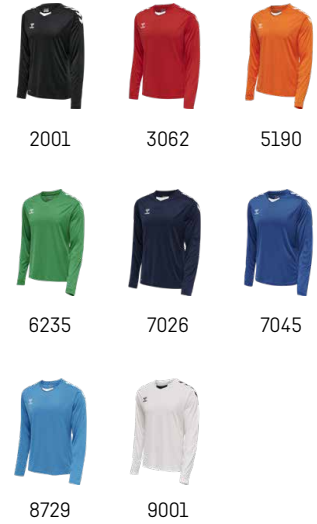

HMLCORE XK POLY JERSEY L/S

- 100% polyester
- Bee Cool
- Interlock fabric
- Regular fit
- Waterbased print
- Orange Tiger [5190] and Blue Danube [8729] only available for adults

UNISEX	211461	S - 3XL	EUR 27.95
KIDS	211462	116 - 176	EUR 24.95

Black [2001], True red [3062], Orange tiger [5190], Jelly bean [6235], Marine [7026], True blue [7045], Blue danube [8729], White [9001]