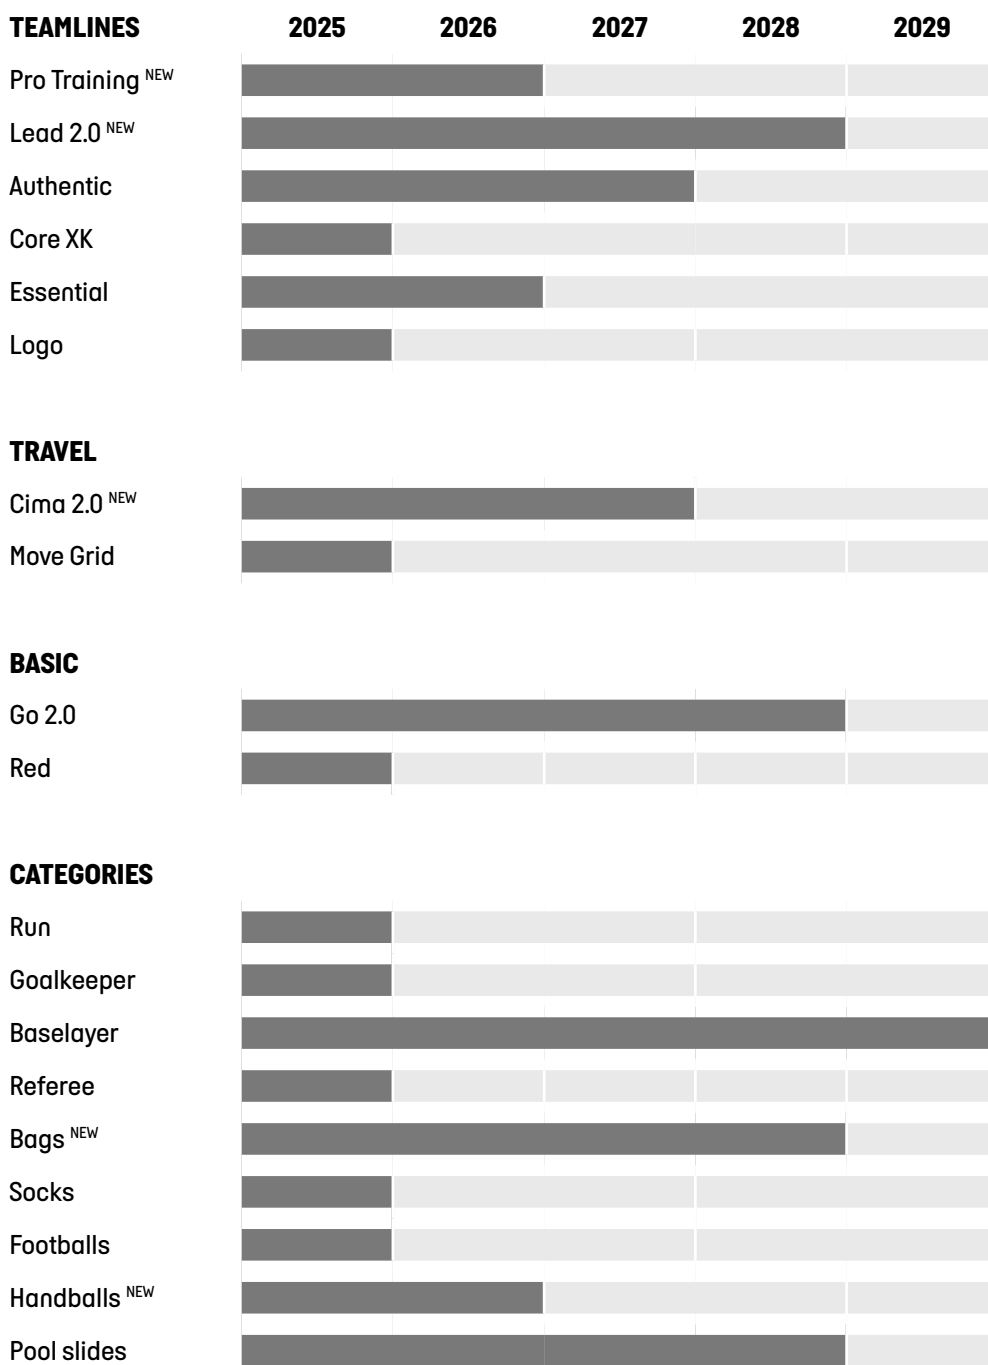

LIFE CYCLES

We highlight the ongoing evolution of our collections, underscoring that our designs are not merely phased out, but are consistently refreshed and often reintroduced under new names. This approach keeps our offerings innovative and adaptive to shifting demands. Below, detailed timelines are provided for each product line.

Accessories, Ball equipment and Sportsaid will be adjusted ongoing.