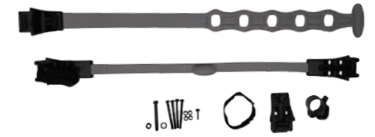

BLACK

Swiveling front wheel makes
for the most maneuverable
cart on the market

FEATURES:

- SWIVEL FRONT WHEEL
- SILICONE BAG STRAP SYSTEM
- SCORECARD & PENCIL HOLDER
- BALL CLIP ACCESSORY INCLUDED
- MAINTENANCE-FREE AIRLESS TIRES
- UMBRELLA HOLDER AND CUP HOLDER
- LIGHTWEIGHT ALUMINUM CONSTRUCTION
- ACCESSORY TABS FOR OPTIONAL ACCESSORIES

Full featured push cart designed specifically for junior golfers

FEATURES:

- SCORECARD HOLDER
- SILICONE BAG STRAP SYSTEM
- BALL CLIP ACCESSORY INCLUDED
- MAINTENANCE-FREE AIRLESS TIRES
- UMBRELLA HOLDER AND CUP HOLDER
- LIGHTWEIGHT ALUMINUM CONSTRUCTION
- ACCESSORY TABS FOR OPTIONAL ACCESSORIES

UPGRADE KITS

Upgrade kits convert previous cart models to the latest silicone strap system

MODEL 1.0-3.5+ STRAP UPGRADE KIT
CGUK01

MODEL 8.0 STRAP UPGRADE KIT
CGUK80

ROVIC RV1C/RV1S STRAP UPGRADE KIT
RVUK01

5.75 INCHES
LONGER THAN
STANDARD
BAG STRAP

CLICGEAR SILICONE BAG STRAP - EXTENDED
CGBE02

TRIM & WHEEL KITS

Trim and wheel kits allow you to customize your cart with unique color combos

Ask About
Limited Edition
Colors